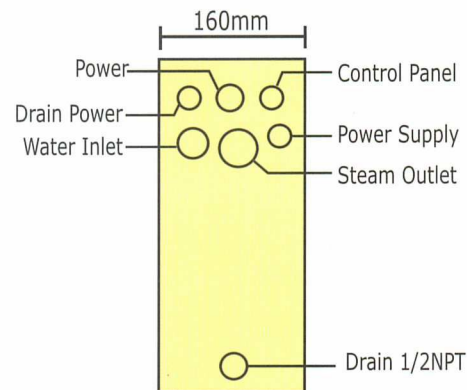

Difference and Added Advantages of OKEYH steam generators

- Quiet operation
- Efficient installation
- Stainless steel tank construction
- Easily removable heating elements for easy and economical service
- Control box with PCB and wireless (IFR ray) remote controller
- Sensitive temperature sensor and polished chrome steam head
- Standard manual drain or optional automatic drain

Control Panel

Remote Controller

Steam Outlet

The heating elements of **AY series** are VERTICALLY installed, while that of **AH series** are HORIZONTALLY installed.

Model	KW	Volt	Max. m ³
AY03	3.0	220/380	1.5~2.5
AY04	4.5	220/380	2.5~4
AY06	6.0	220/380	4~6
AY07	7.5	220/380	6~8
AY09	9.0	220/380	8~10
AY10	10.5	220/380	10~12
AY12	12	220/380	12~14