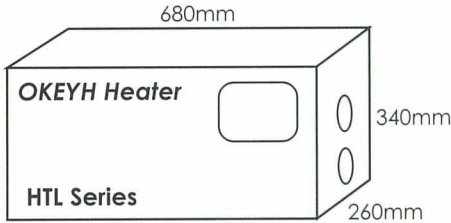

Model	KW	Voltage	Connec. Size
HTH-5	5.5	220/380V	1.5"
HTH-7	7.5	220/380V	1.5"
HTH-10	10	220/380V	1.5"

OKEYH Heaters Features

- >> Stainless steel tank
- >> Temperature sensor with adjustable temp. control
- >> Electric overload protection and pressure sensor instead of flow switch.
- >> Easy to use and maintenance.