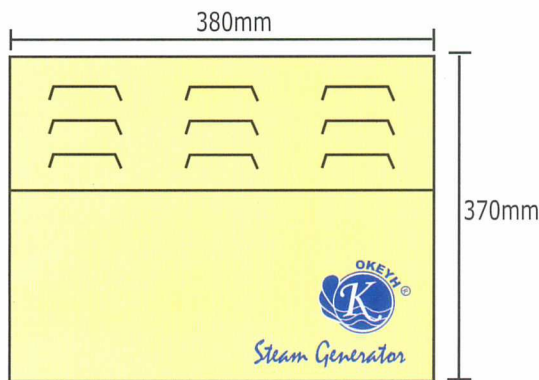

Control Panel

Remote Controller

Steam Outlet

The heating elements of **AY series** are VERTICALLY installed, while that of **AH series** are HORIZONTALLY installed.

Model	KW	Volt	Max. m ³
AY03	3.0	220/380	1.5~2.5
AY04	4.5	220/380	2.5~4
AY06	6.0	220/380	4~6
AY07	7.5	220/380	6~8
AY09	9.0	220/380	8~10
AY10	10.5	220/380	10~12
AY12	12	220/380	12~14