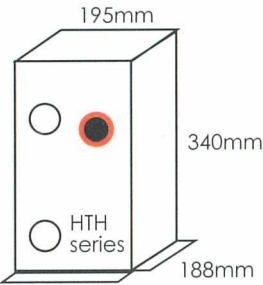

Disigned for small and private pools and spas, **HTH model** can fit into compact spaces - even under spa skirts or steps. HTH model has manual reset hi-limit which protect the heater from overheating or overload.

Model	KW	Voltage	Connec. Size
HTH-5	5.5	220/380V	1.5"
HTH-7	7.5	220/380V	1.5"
HTH-10	10	220/380V	1.5"

OKEYH Heaters Features

- >> Stainless steel tank
- >> Temperature sensor with adjustable temp. control
- >> Electric overload protection and pressure sensor instead of flow switch.
- >> Easy to use and maintenance.