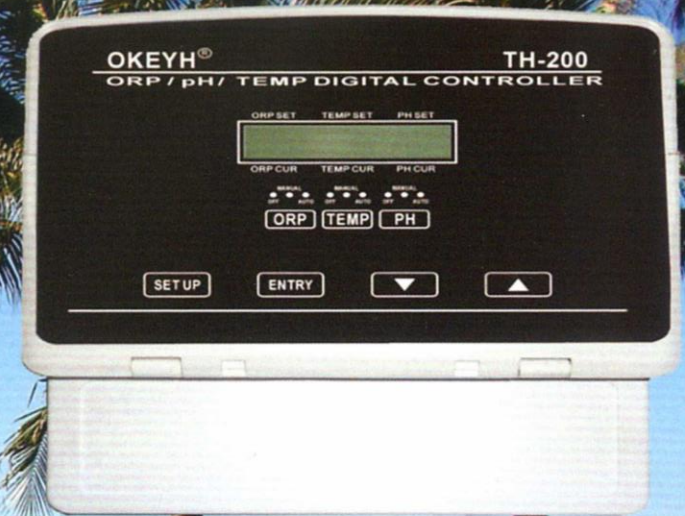

Okeyh

ORP/pH/Temp Digital Controller

How it works...

Model: TH-200

Okeyh

PPM/pH/Temp Digital Controller

Features

- * *Easy to Install*
- * *Simple to Use*
- * *Available for Fish Industries*
- * *Clear Panel with all Functions*
- * *Adjustable Alarm*
- * *Overload Protection*
- * *Waterproof Cabinet*

Model: TH-300