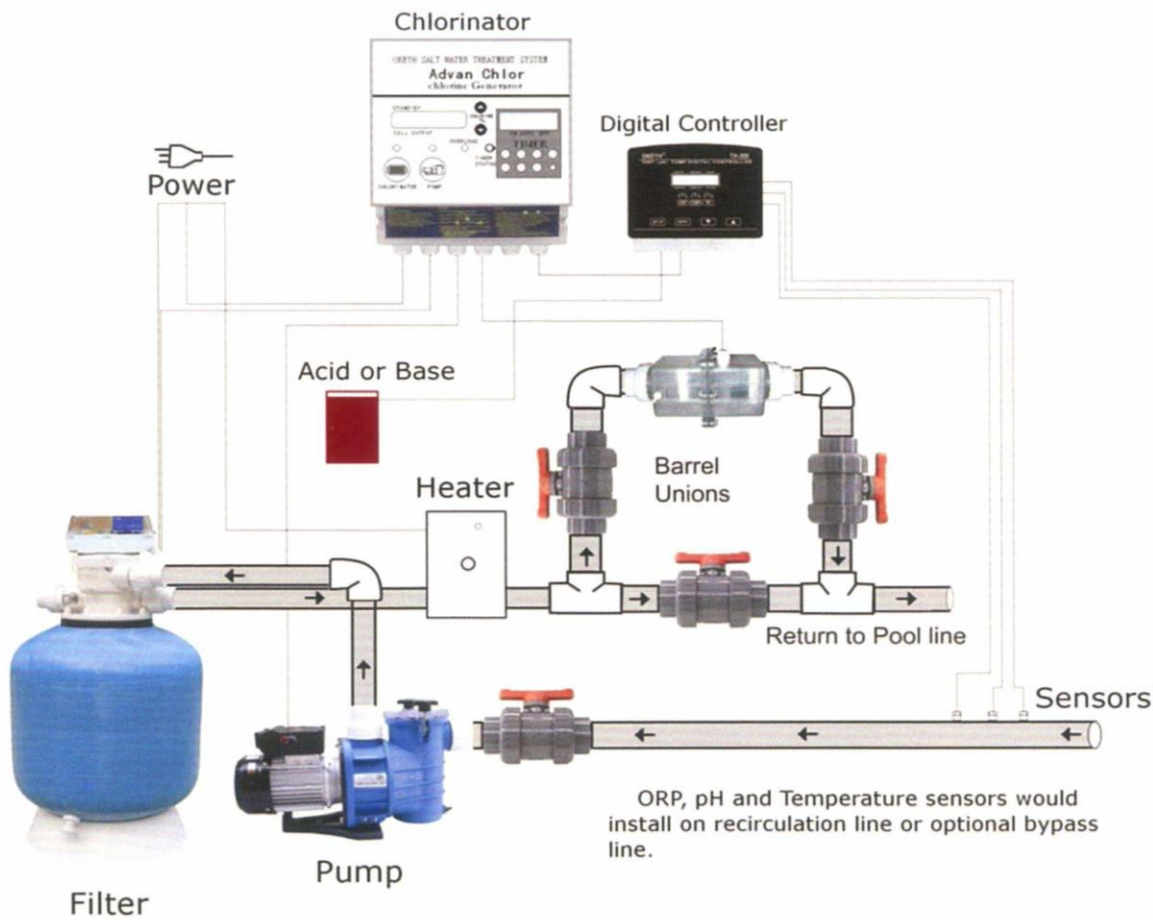

Okeyh

ORP/pH/Temp Digital Controller

How it works...

Model: TH-200

Okeyh

PPM/pH/Temp Digital Controller

Features

- * *Easy to Install*
- * *Simple to Use*
- * *Available for Fish Industries*
- * *Clear Panel with all Functions*
- * *Adjustable Alarm*
- * *Overload Protection*
- * *Waterproof Cabinet*

Model: TH-300